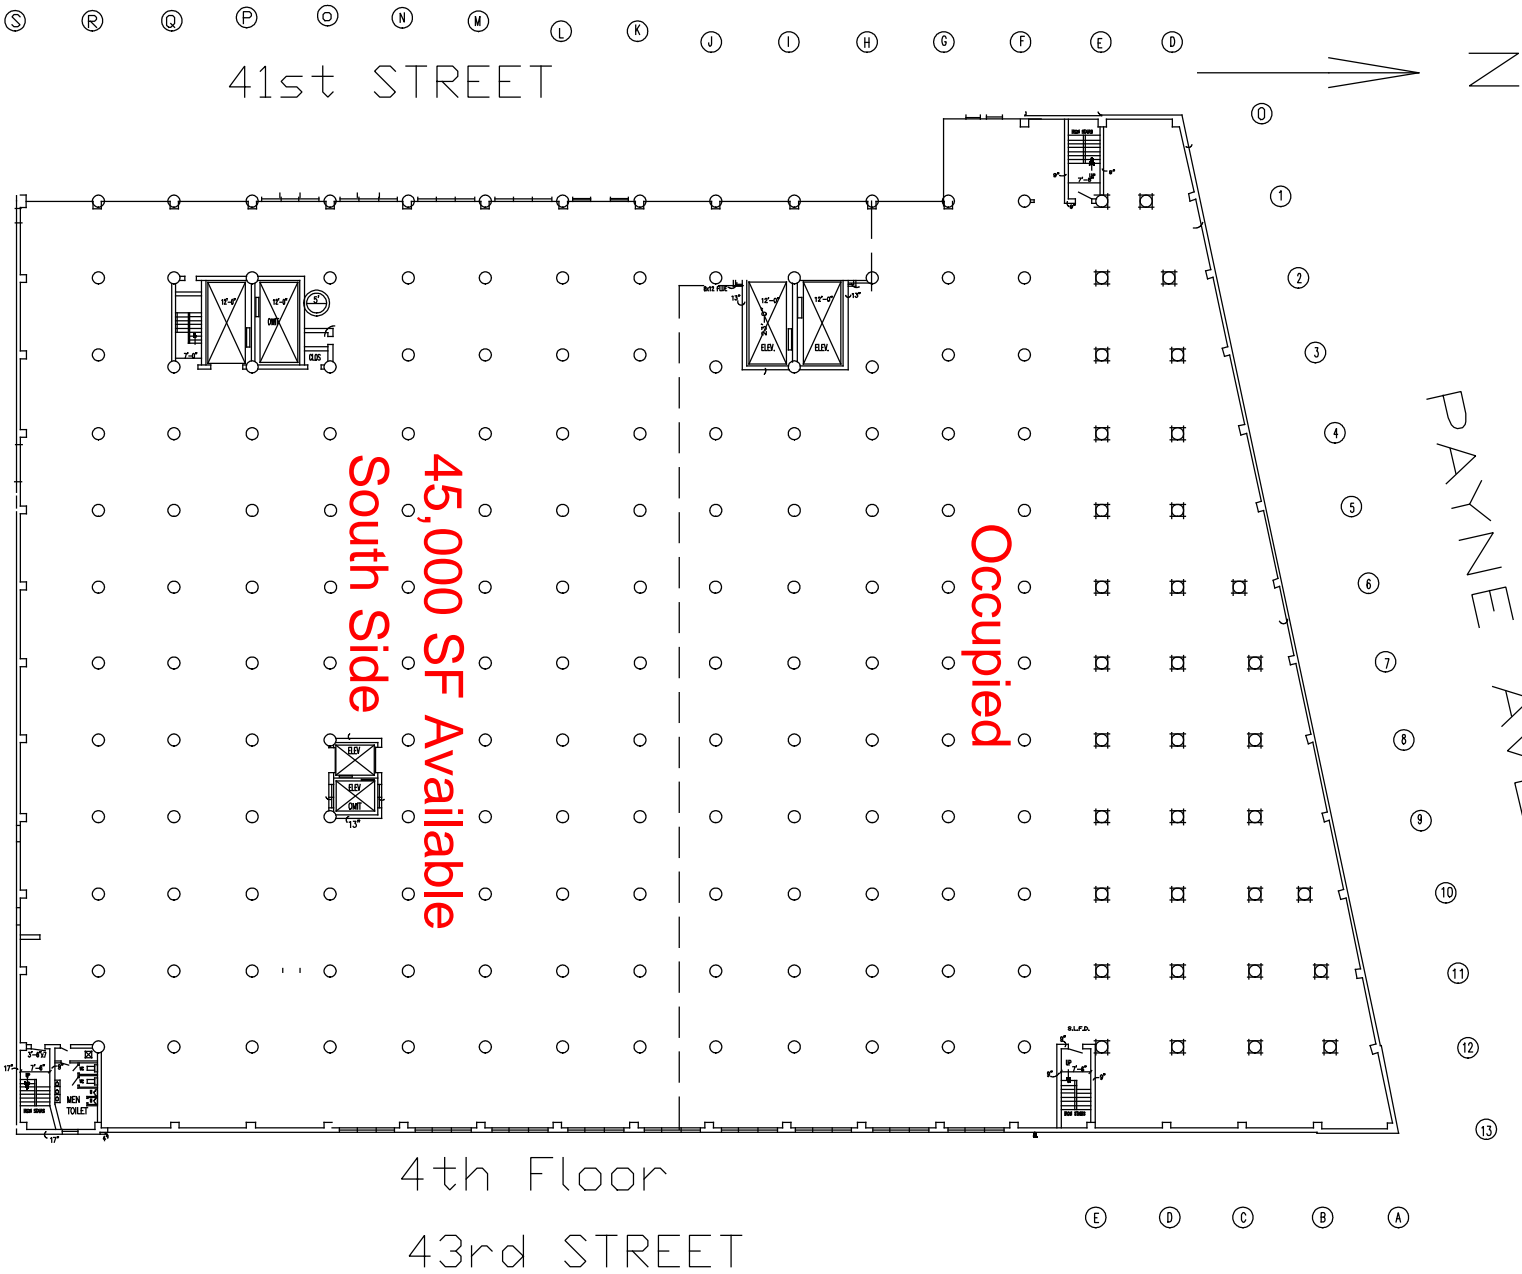

Buschman Properties, Inc. - 4th Floor

PAYNE AVE

**45,000 SF Available
South Side**

Occupied

4th Floor
43rd STREET